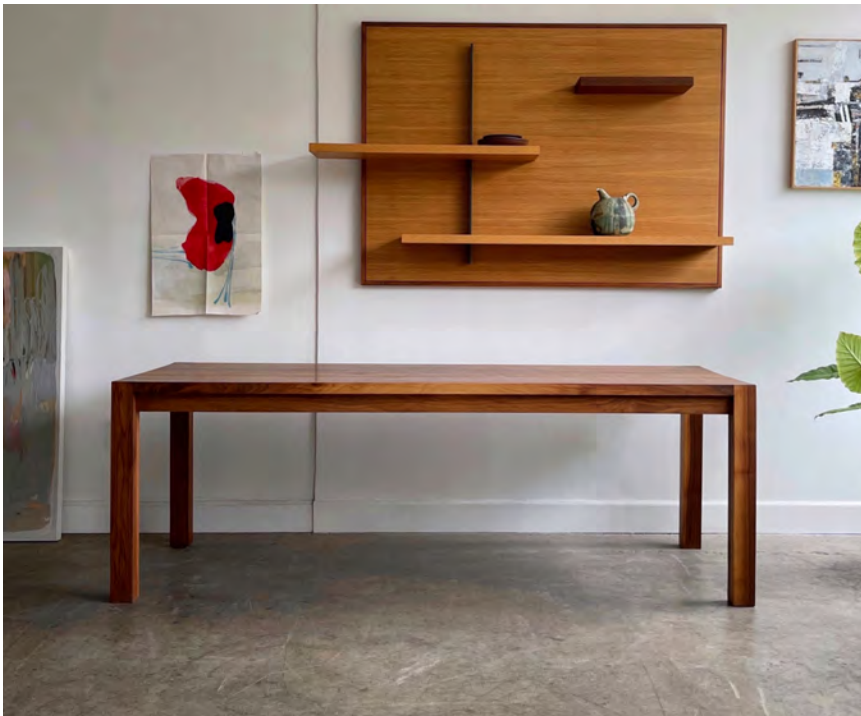

PETRA TABLE

84w x 36d x 30h
solid wood with hand applied clear oil finish

Available in:
MAPLE
WHITE OAK
CHERRY
AMERICAN WALNUT

Designer: Leslie Shapiro
Year: 2000

The classic. Keeping it simple has always been a guiding principle of the studio, and our Petra table is a formidable way to show off expert craftsmanship and the unparalleled beauty of natural wood. With 4 solid corner block legs that stay out of the way, this Parsons table offers generous space to enjoy a meal. Use with our Petra bench or any type of chair: the clean lines create a lovely backdrop for a variety of seating. Signed and dated.

Custom dimensions and woods available.

shapiro joyal studio furniture is made to age gracefully. All our lumber is carefully chosen, with grain clarity, strength and overall beauty at the forefront. Our designs stay intentionally quiet, working in tandem with beautiful materials to create a cohesive and timeless design. Woods will become enhanced with age, resulting in a rich patina that is treasured by collectors and easily recognizable as coming from a company that makes quality its priority.